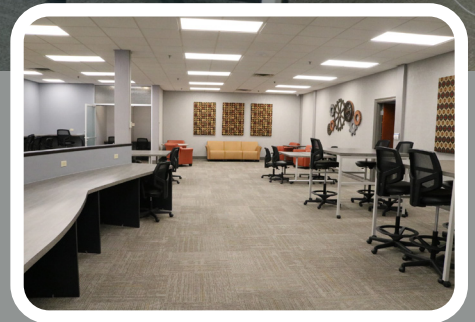

Working spaces

About Us

The Greater Kokomo Economic Development Alliance launched Howard County's first public coworking space — The Shared Drive — in October 2015 with a clear mission: to provide entrepreneurs with professional, affordable workspace and business amenities. Whether you're a remote worker, a start-up visionary, or a small business owner ready to grow, The Shared Drive offers the ideal environment to thrive.

Our 3,000-square-foot space offers a professional environment for meeting with clients, networking with other entrepreneurs, and getting work done in a more private, peaceful setting than a library or coffee shop.

Why Choose Us

✓ Access to vital equipment

High-speed fiber internet and wireless access, plus print, fax, and scan capabilities to keep work flowing.

✓ Support, space and services

Access expert business development counseling, conference rooms and dedicated mailbox space (at an additional cost).

✓ Support, space and services

Get professional workspace for just $40/month ($440/year) or $30/month for students ($330/year).

📞 765-457-2000

greaterkokomo.com/shared-drive

mreed@greaterkokomo.com