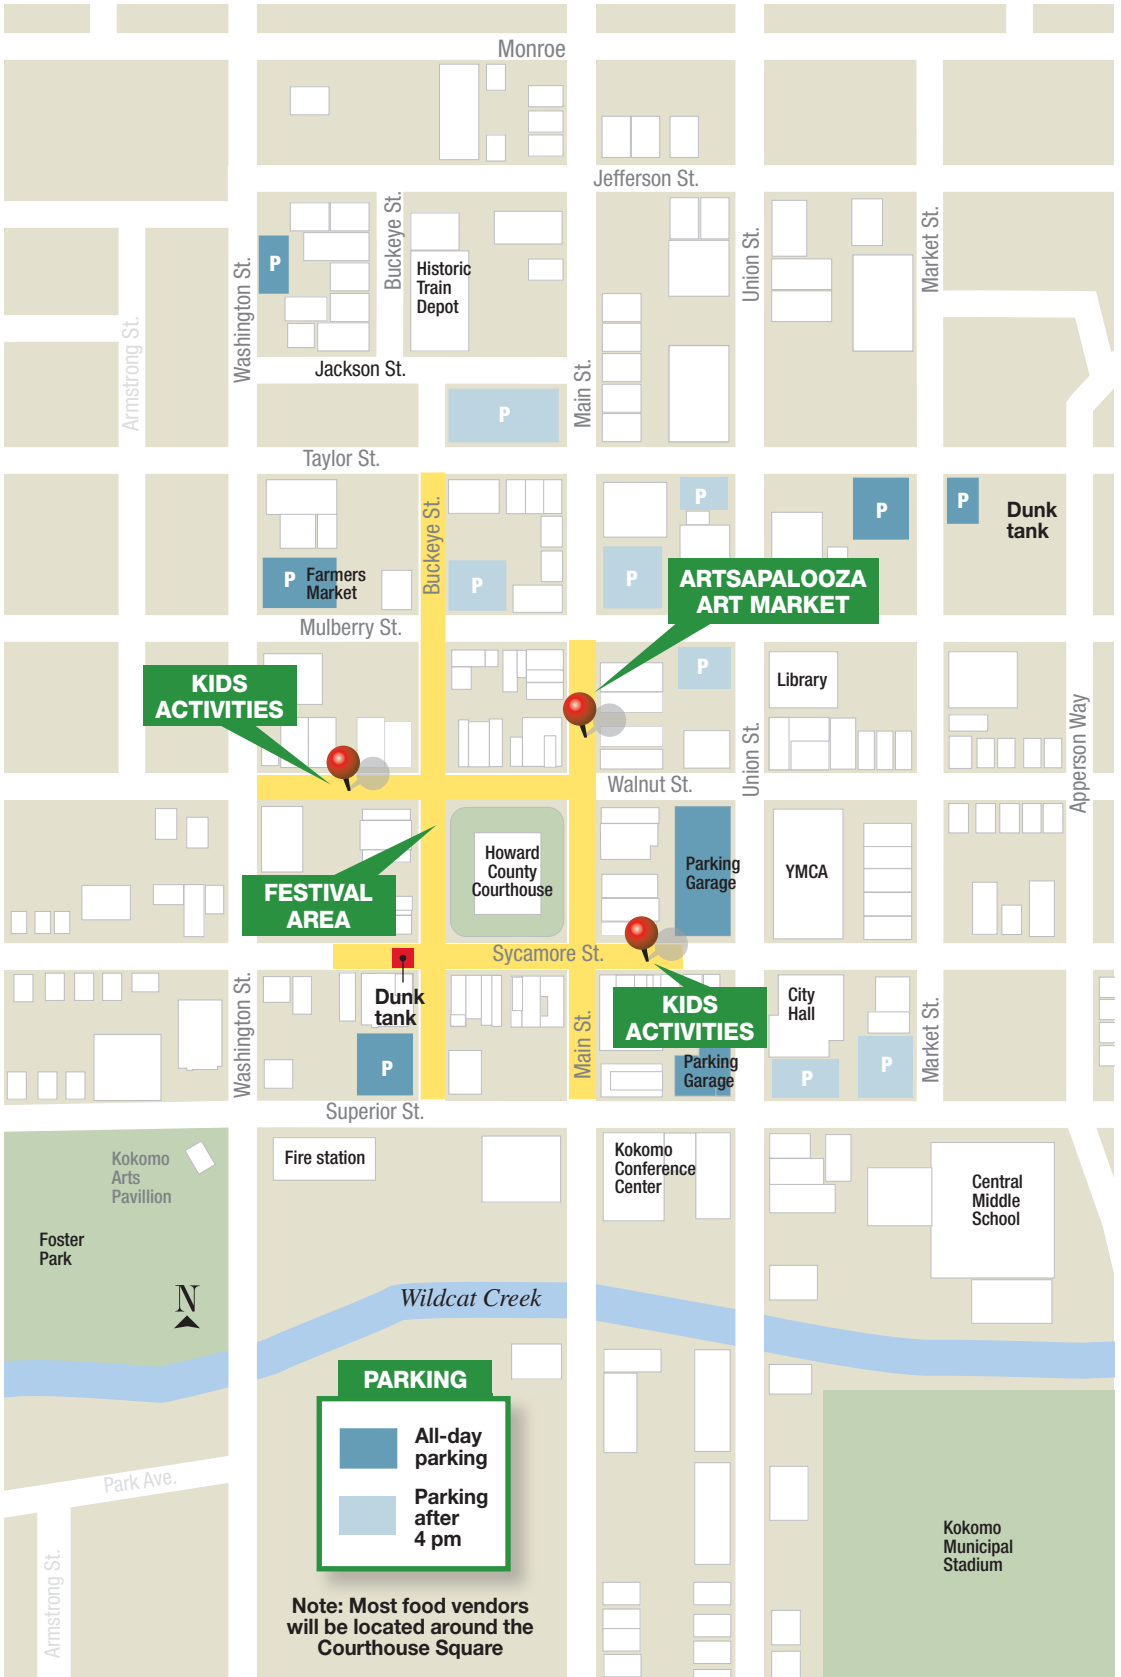

# 2026 FESTIVAL map

**KIDS ACTIVITIES**

**FESTIVAL AREA**

**ARTSAPALOOZA  
ART MARKET**

**KIDS ACTIVITIES**

**PARKING**

- All-day parking
- Parking after 4 pm

**Note: Most food vendors will be located around the Courthouse Square**